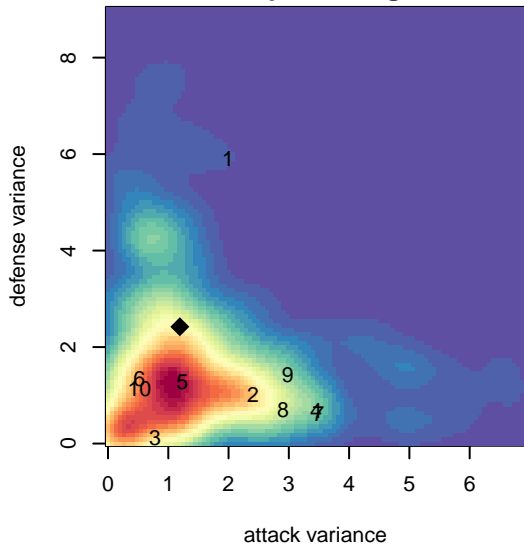

Indie Chicas Cyan G04

Indie Chicas FC
 Eagle, ID
 G04 total strength=870
 attack=1.8 defense=0.91
 fall league = Idaho D3 U13G Div 2 U13, Idaho I
 spr league = Spr Idaho D3 U13 Div 2

alt names used:
 03/04 INDIE CHICAS CYAN
 2004 INDIE CHICAS CYAN
 2004 INDIE CHICAS CYAN (ID)
 2004 INDIE CHICAS CYAN

Venues played:
 2016 NWCL 04
 2016 Idaho D3 U13G Division 2 U13
 2016 GEM State Challenge U13 Silver U13
 2016 Spr Idaho D3 U13 Division 2

Indie Chicas Cyan G04
 Dots are actual minus expected GF (blue circles) and GA (red triangles).
 Blue line is smoothed change in attack strength. Red is smoothed change in defense strength.

**attack and defense variance (black dot)
relative to other teams
and top 10 in region**

**attack and defense rating
relative to others at age
and all opponents in last 13 months**

Performance relative to 13 month average